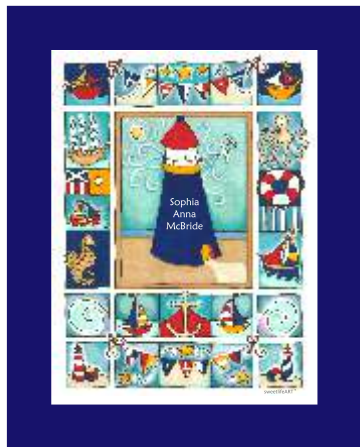

16" x 20" giclee prints on stretched canvas.
 No framing necessary.

Font Choices:
 Nursery
Script
 MODERN
 American
 Traditional

SET SAIL! *Sailboats celebrate the sea*

navy blue border

teal border

bright red border

yellow border

beige border

A robust and colorful lighthouse displays your child's name. Whimsical sailboats and icons of the sea beam with nautical patterns and majestic beauty. This piece of art will match any décor – pick a border color to coordinate with a stylish room. Personalized reproduction artwork printed one at a time on museum high quality stretched canvas (giclee print). Each piece of art measures 16" x 20" by 2" deep. No framing is necessary because the paint continues over the finished canvas edges (gallery wrapped). Each canvas is complete with a saw tooth hanger installed for easy hanging. This makes a unique baby shower gift or children's gift.