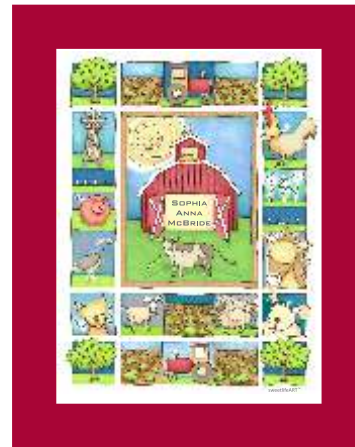

16" x 20" giclee prints on stretched canvas.
 No framing necessary.

Font Choices: *Script*
 MODERN
 American
 Traditional

FRIENDLY FARM *Loving animals encircle the barnyard*

blue border

green border

brick red border

yellow border

beige border

Open Barn Doors proudly display your little one's name. This wholesome farm is full of friends sure to inspire smiles of all ages. This piece of art will match any décor – pick a border color to coordinate with a stylish room. Personalized reproduction artwork printed one at a time on museum high quality stretched canvas (giclee print). Each piece of art measures 16" x 20" by 2" deep. No framing is necessary because the paint continues over the finished canvas edges (gallery wrapped). Each canvas is complete with a saw tooth hanger installed for easy hanging. An adorable piece of personalized wall art for kids!